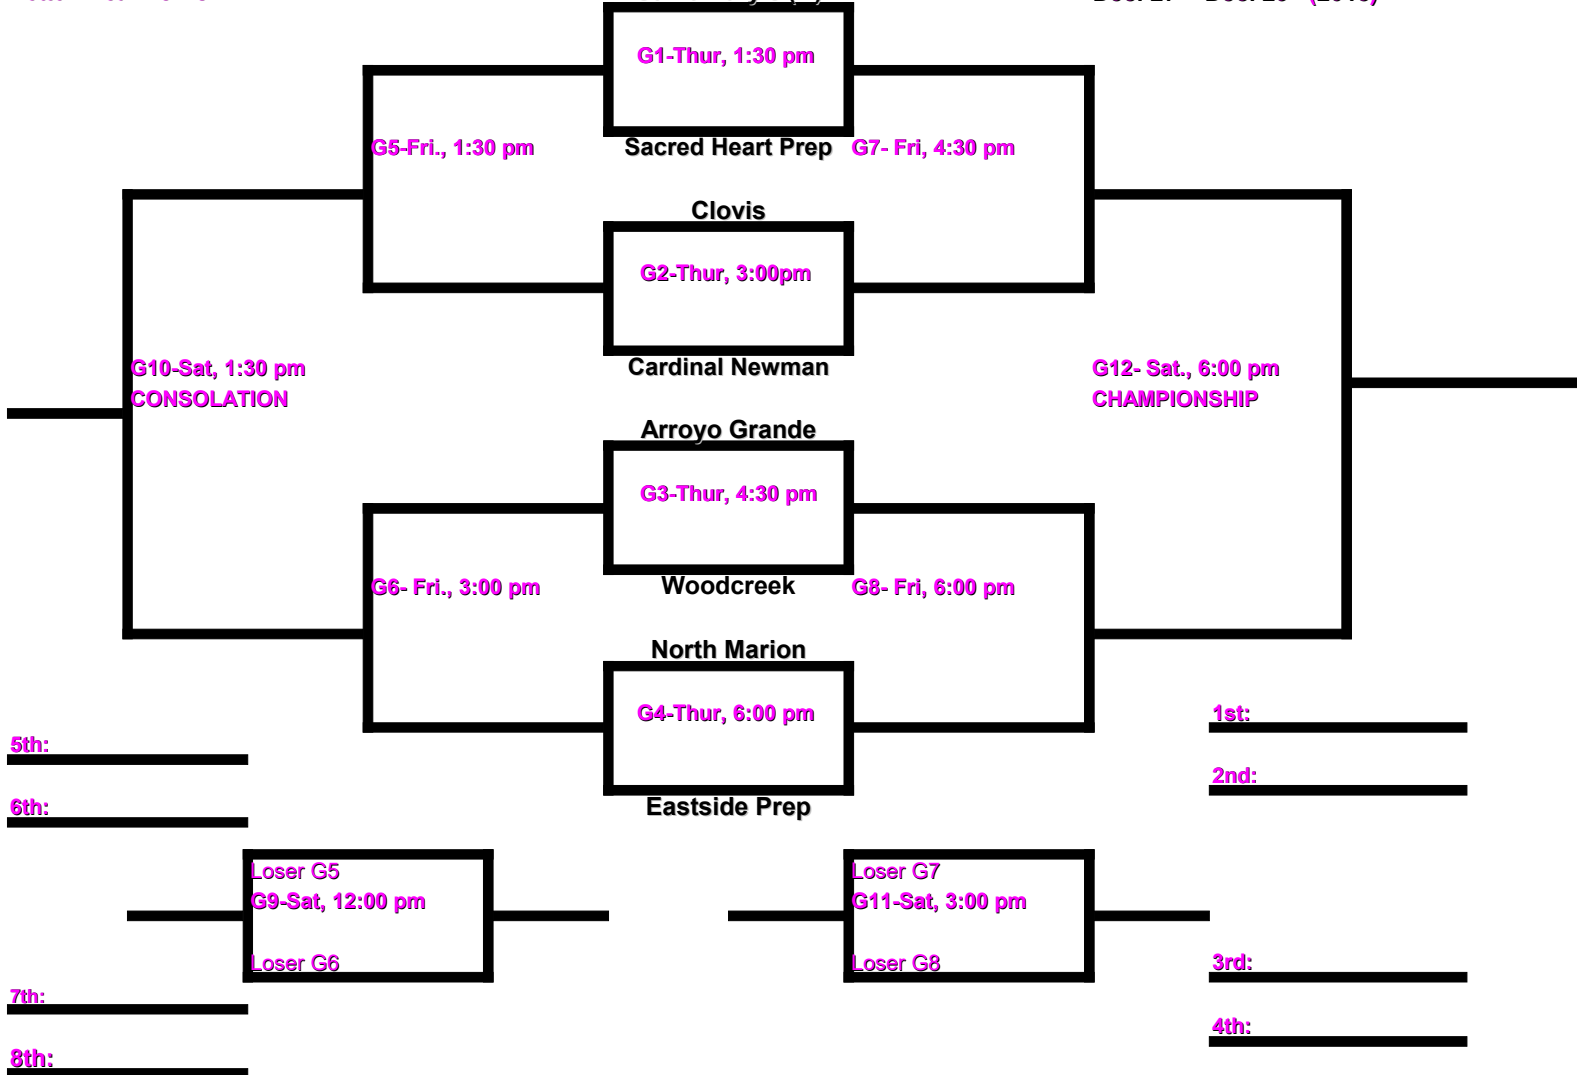

# 2018 Eastside Prep Coaches vs Cancer Classic Panther Division

(All Games Played at Eastside Prep)

Bottom Team is HOME

Saint Mary's (B)

Dec. 27<sup>th</sup>- Dec. 29<sup>th</sup> (2018)

**Eastside College Prep (EP)  
1041 Myrtle Street  
East Palo Alto, CA**

**Thursday December 27, 2018**

	<b>(Visitor)</b>		<b>(Home)</b>			
<b>Game 1</b>	<b>Saint Mary's (B)</b>	<b>vs</b>	<b>Sacred Heart Prep</b>	<b>Thursday</b>	<b>Dec 27</b>	<b>1:30 pm</b>
<b>Game 2</b>	<b>Clovis</b>	<b>vs</b>	<b>Cardinal Newman</b>	<b>Thursday</b>	<b>Dec 27</b>	<b>3:00 pm</b>
<b>Game 3</b>	<b>Arroyo Grande</b>	<b>vs</b>	<b>Woodcreek</b>	<b>Thursday</b>	<b>Dec 27</b>	<b>4:30 pm</b>
<b>Game 4</b>	<b>North Marion</b>	<b>vs</b>	<b>Eastside Prep</b>	<b>Thursday</b>	<b>Dec 27</b>	<b>6:00 pm</b>

**Friday December 28, 2018**

<b>Game 5</b>	<b>Loser Game 1</b>	<b>vs</b>	<b>Loser Game 2</b>	<b>Friday</b>	<b>Dec 28</b>	<b>1:30 pm</b>
<b>Game 6</b>	<b>Loser Game 3</b>	<b>vs</b>	<b>Loser Game 4</b>	<b>Friday</b>	<b>Dec 28</b>	<b>3:00 pm</b>
<b>Game 7</b>	<b>Winner Game 1</b>	<b>vs</b>	<b>Winner Game 2</b>	<b>Friday</b>	<b>Dec 28</b>	<b>4:30 pm</b>
<b>Game 8</b>	<b>Winner Game 3</b>	<b>vs</b>	<b>Winner Game 4</b>	<b>Friday</b>	<b>Dec 28</b>	<b>6:00 pm</b>

**Saturday December 29, 2018**

<b>Friendship at MS</b>	<b>Loser Game 5</b>	<b>vs</b>	<b>Loser Game 6</b>	<b>Saturday</b>	<b>Dec 29</b>	<b>12:00 pm</b>
<b>Consolation at MS</b>	<b>Winner Game 5</b>	<b>vs</b>	<b>Winner Game 6</b>	<b>Saturday</b>	<b>Dec 29</b>	<b>1:30 pm</b>
<b>3rd Place at EP</b>	<b>Loser Game 7</b>	<b>vs</b>	<b>Loser Game 8</b>	<b>Saturday</b>	<b>Dec 29</b>	<b>3:00 pm</b>
<b>Championship at EP</b>	<b>Winner Game 7</b>	<b>vs</b>	<b>Winner Game 8</b>	<b>Saturday</b>	<b>Dec 29</b>	<b>6:00 pm</b>