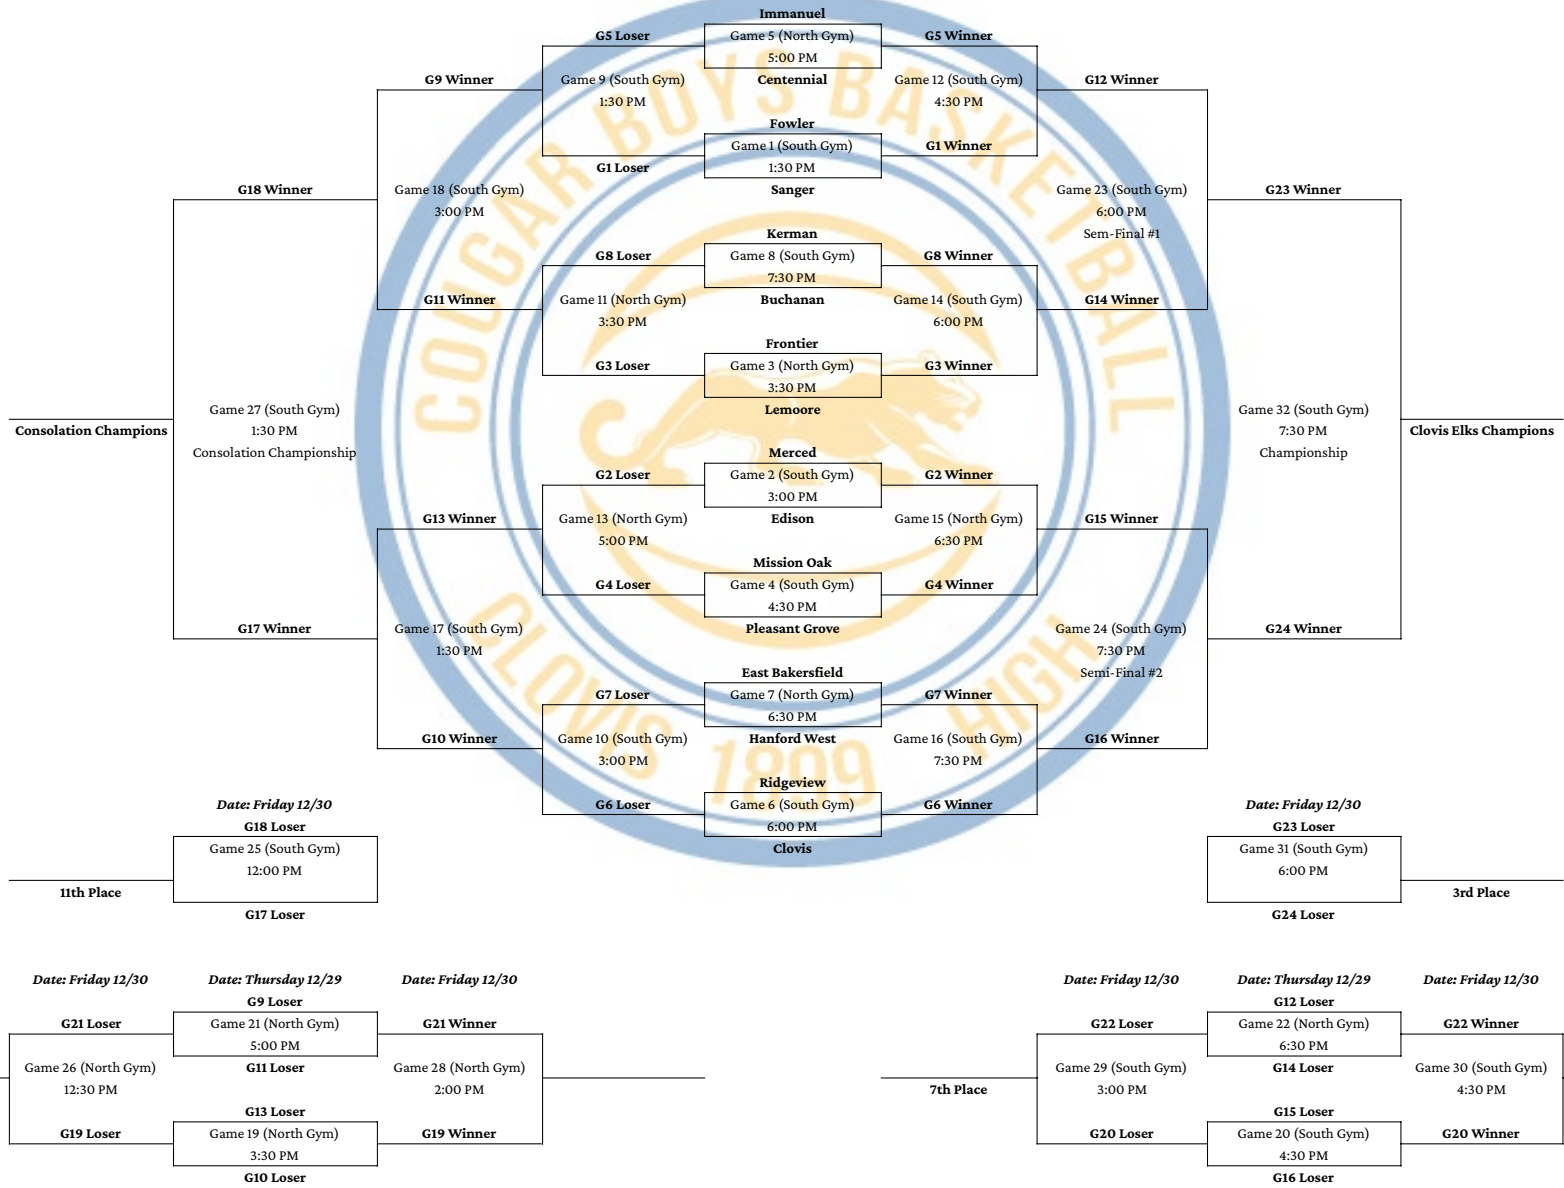

40th Annual Clovis Elks Classic

Date: Friday 12/30

Date: Thursday 12/29

Date: Wednesday 12/28

Date: Tuesday 12/27

Date: Wednesday 12/28

Date: Thursday 12/29

Date: Friday 12/30

Gate Prices:

Adults: \$9 | Students/Seniors: \$4 | Children 5+: \$4